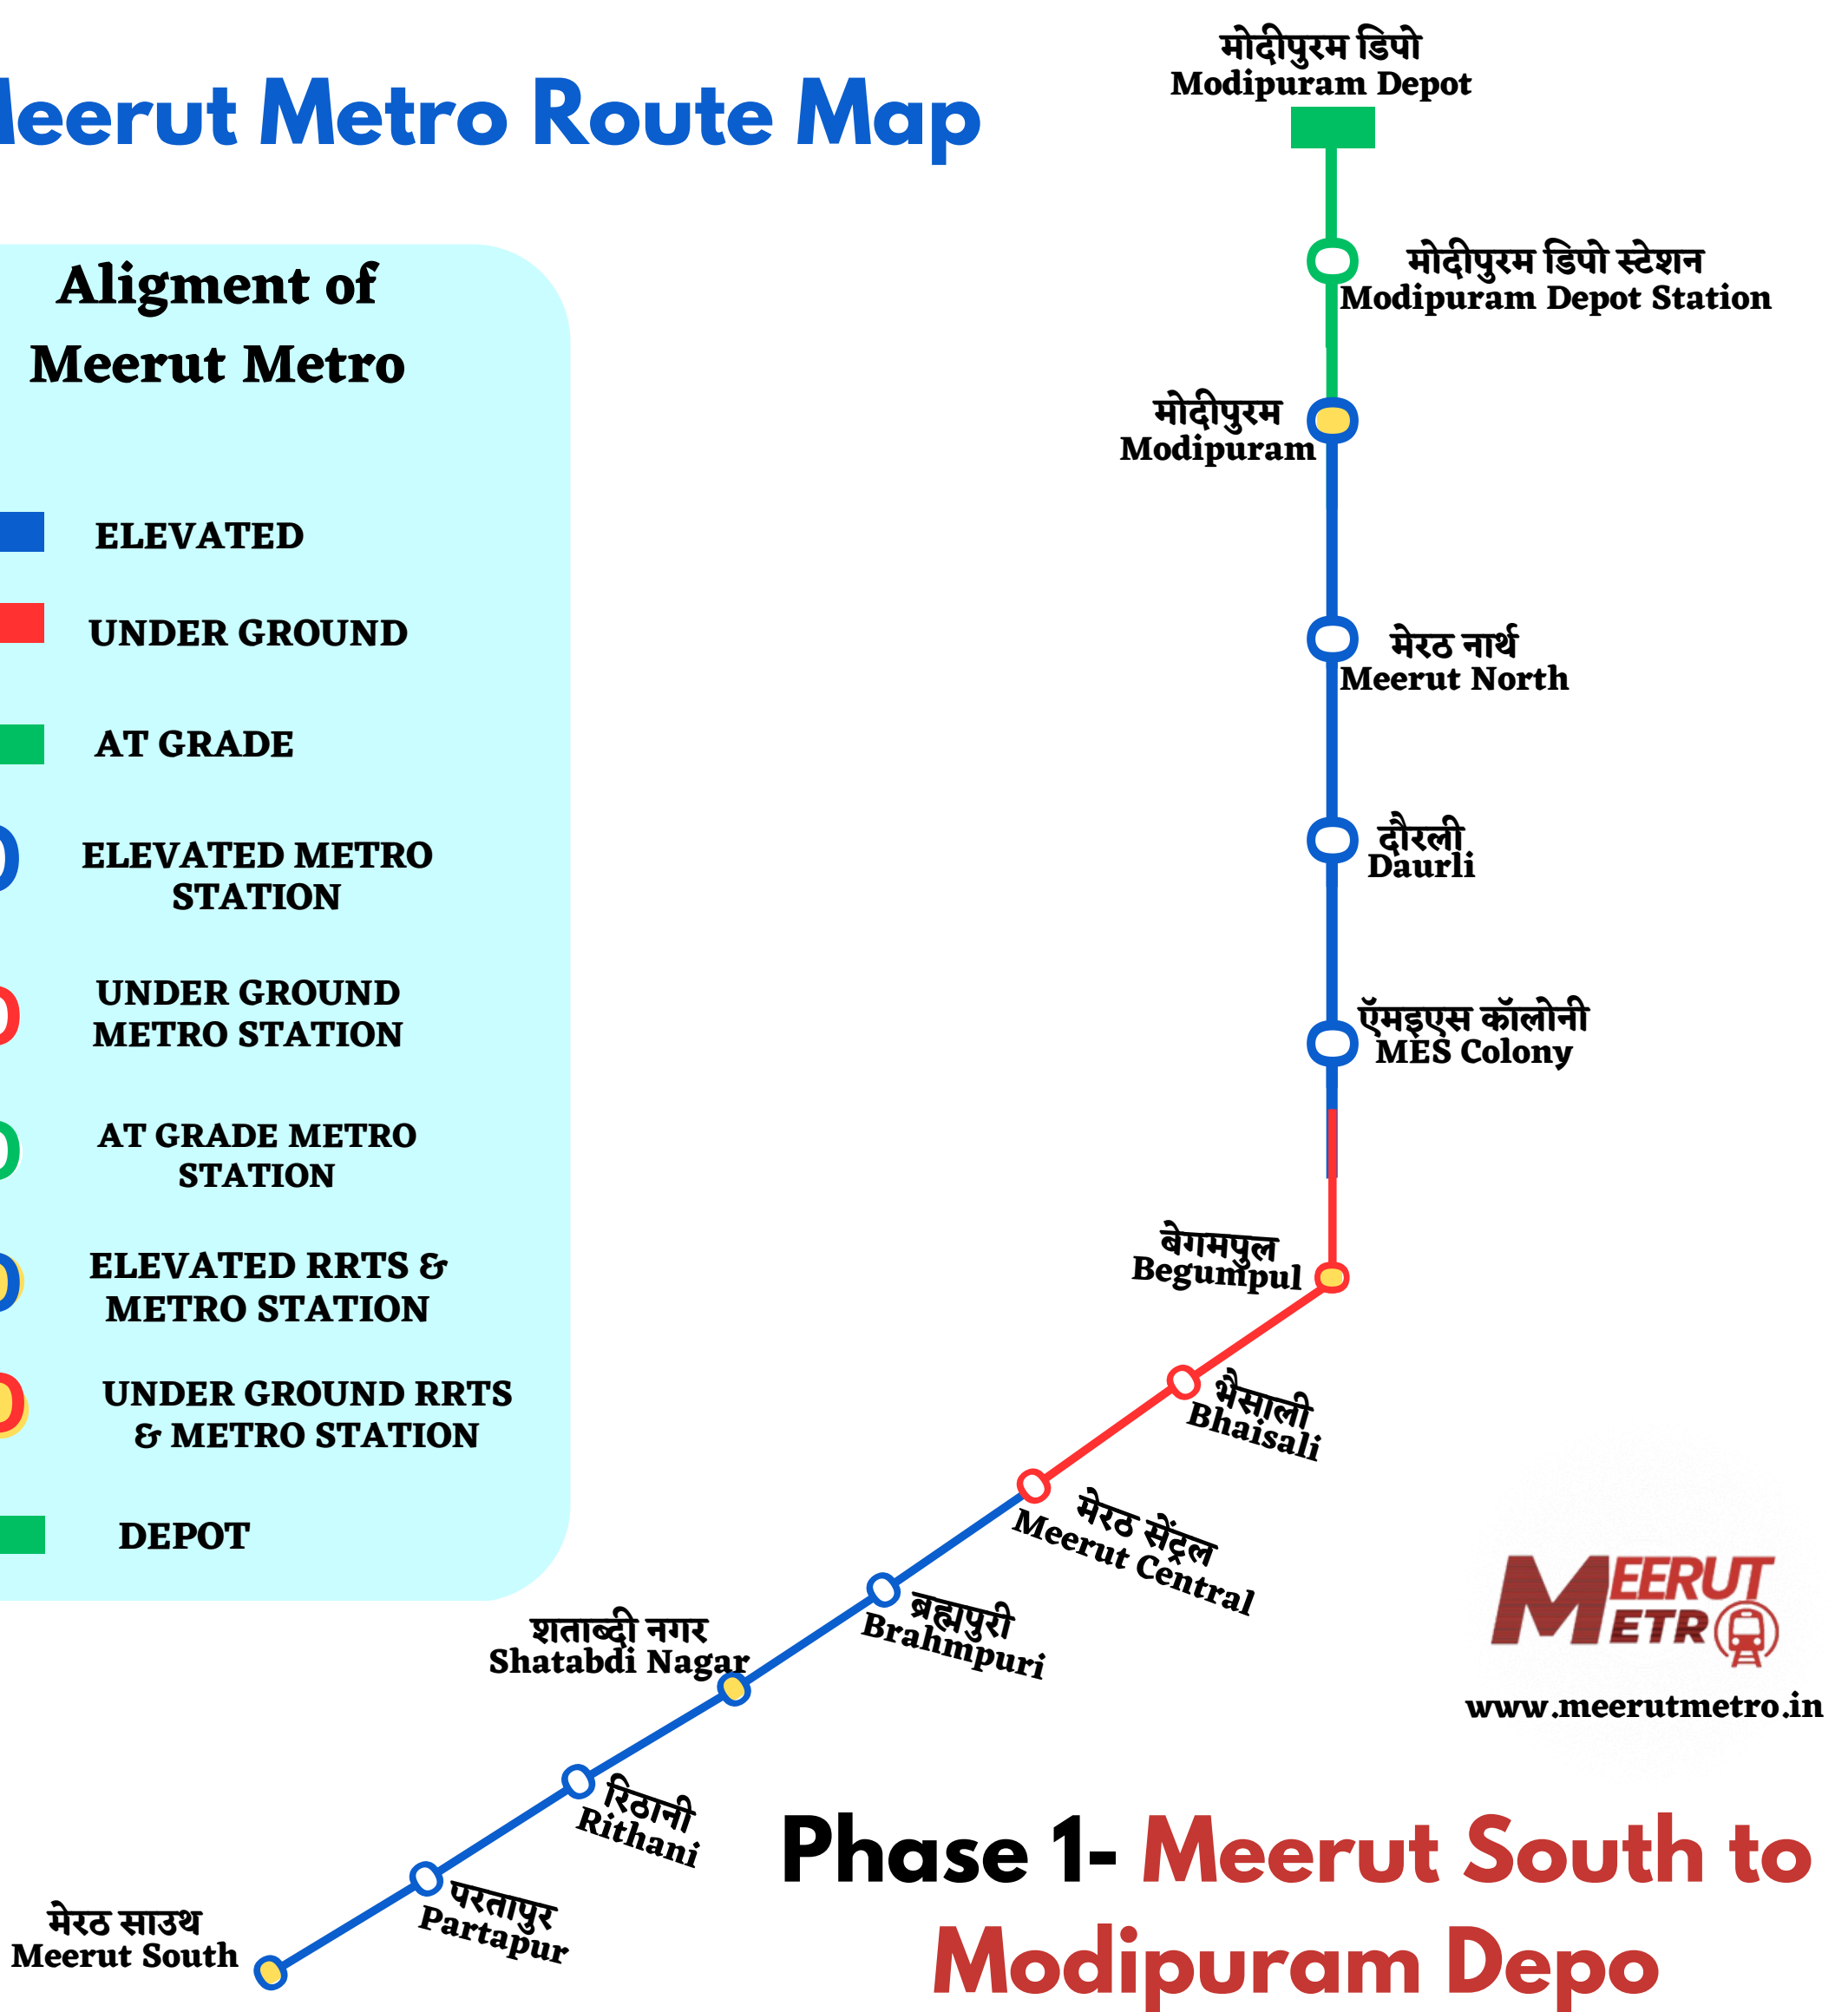

Meerut Metro Route Map

Alignment of Meerut Metro

-  ELEVATED
-  UNDER GROUND
-  AT GRADE
-  ELEVATED METRO STATION
-  UNDER GROUND METRO STATION
-  AT GRADE METRO STATION
-  ELEVATED RRTS & METRO STATION
-  UNDER GROUND RRTS & METRO STATION
-  DEPOT

www.meerutmetro.in

Phase 1- Meerut South to Modipuram Depo